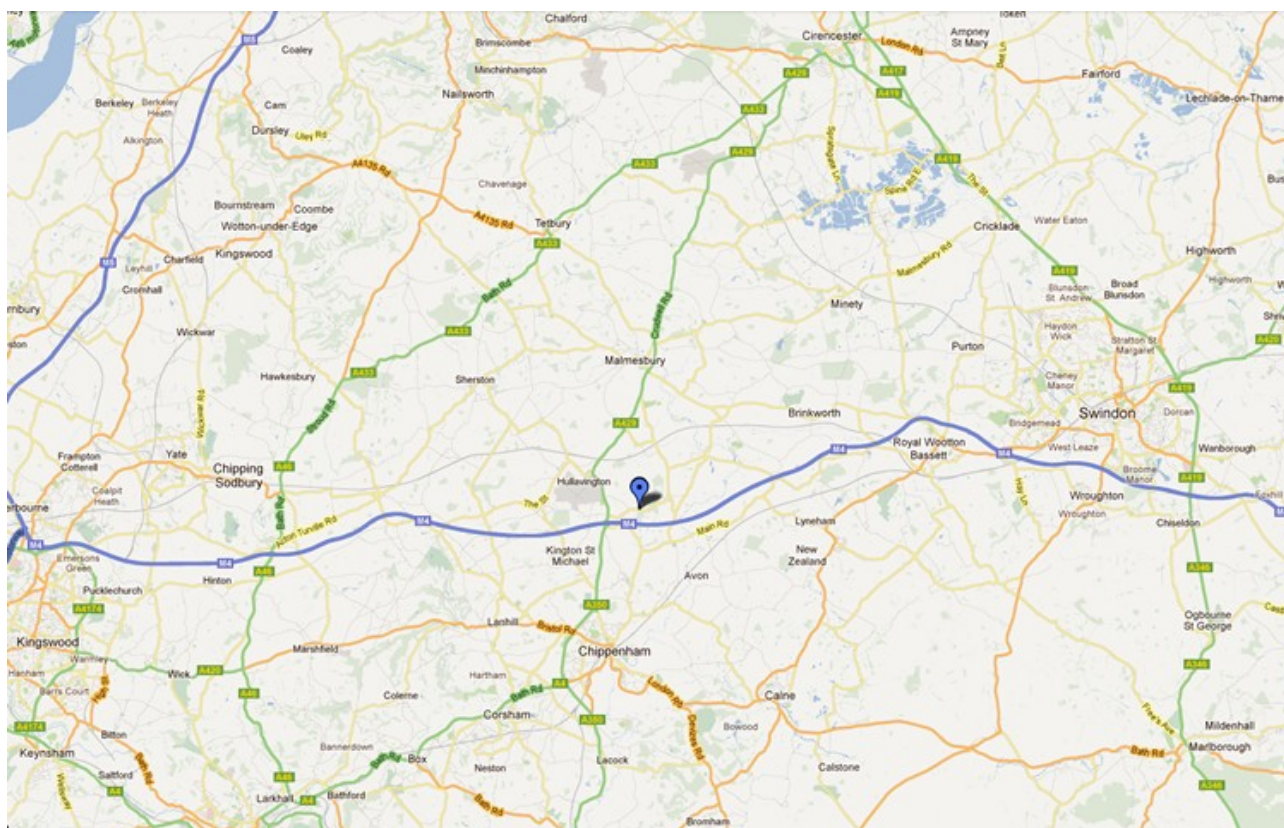

J Company Battlefield Location

J Company uses the battlefield of our parent company, Headhunters Combat Games

Directions to the Headhunters Battlefield From M4

Exit Junction 17 signposted "Cirencester A429 and the A350".

Take exit signposted "Cirencester A429".

Take first turning right, signposted "Upper Seagry/Great Somerford".

Follow this road for just under one mile. The entrance to our Woodland Battlefield is on the left.

Directions to the Headhunters Battlefield Via Malmesbury.

Take A429 towards M4 Motorway.

Only turn left off A429 when you have Motorway Junction 17 in sight and see signpost Upper Seagry/Great Somerford.

Follow this road for just under one mile. The entrance to our Woodland Battlefield is on the left.

Postcode for Sat Nav

SN15 5HB (This location is Nables Farm which is 200 yards from the Battlefield)

Lat, Long for Sat Nav

Latitude: 51.520647 Longitude: -2.100116

If you experience any problems when trying to locate us on an event day, please give us a call on our mobile on: 0777 329 1989.

OFFICE ADDRESS

J Company. The Croft, Startley, Chippenham, Wiltshire, SN15 5HG

Tel: (01249) 721196 Mob: 0777 329 1989 Email: info@jcompany.co.uk Web: www.jcompany.co.uk